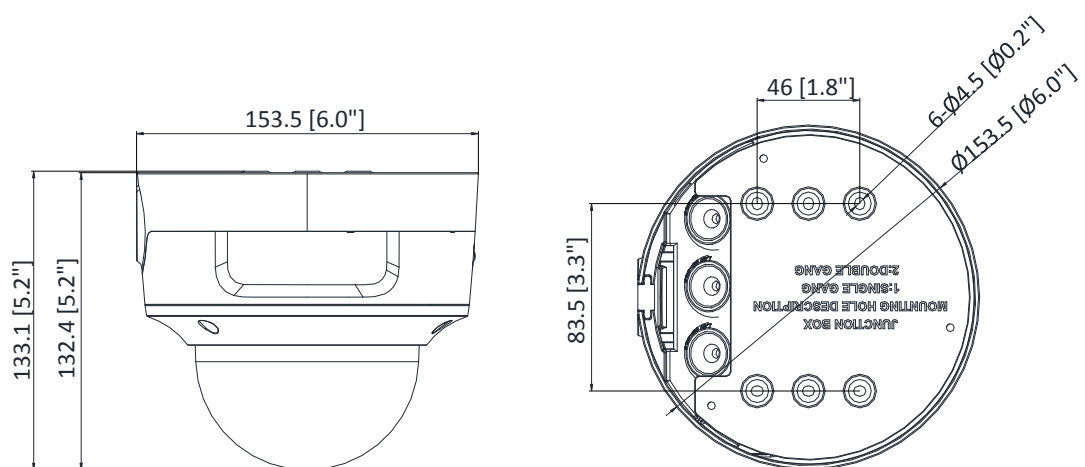

General Function	Mirror, password protection, privacy mask, watermark, IP address filter, one-key reset, anti-flicker, three streams, heartbeat
Software Reset	Yes
Linkage Method	Upload to FTP/NAS/memory card, notify surveillance center, send email, trigger alarm output, trigger recording, trigger capture, audible warning
Storage Conditions	-30 °C to 60 °C (-22 °F to 140 °F), humidity 95% or less (non-condensing)
Startup and Operating Conditions	-30 °C to 60 °C (-22 °F to 140 °F), humidity 95% or less (non-condensing)
Power Supply	12 VDC ± 25%, two-core terminal block; PoE: 802.3af, Class 3
Power Consumption and Current	12 VDC, 0.9 A, max. 10.8 W PoE: (802.3af, 36V to 57V), 0.4 A to 0.2 A, max. 12.9 W
Power Interface	2-core terminal block
Material	Metal
Camera Dimension	Φ153.5 × 133.2 mm (Φ6" × 5.2")
Package Dimension	244 × 174 × 173 mm (9.6" × 6.9" × 6.8")
Camera Weight	1080 g (2.4 lb.)
With Package Weight	1671 g (3.7 lb.)

* Listed resolutions are only selectable options. It does not mean that all streams can work at their maximum resolution at the same time.

Available Model

DS-2CD2786G2-IZS (2.8 to 12 mm)

Dimension

Unit: mm (inch)