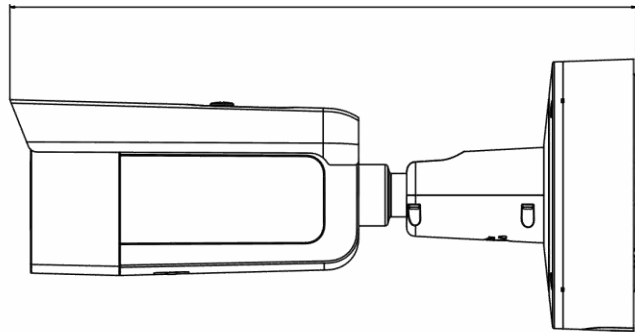

Startup and Operating Conditions	-30 °C to 60 °C (-22 °F to 140 °F). Humidity 95% or less (non-condensing)
Power Supply	12 VDC ± 25%, reverse polarity protection PoE : 802.3at, class 4
Power Consumption and Current	12 VDC, 1.12 A, max. 13.5 W PoE: (802.3at, 42.5 V to 57 V), 0.5 A to 0.3 A, max. 15 W
Power Interface	Two-core terminal plug
Material	ADC12
Camera Dimension	Ø144 × 333 mm (5.7" × 13.1")
Package Dimension	385 × 190 × 180 mm (15.2" × 7.5" × 7.1")
Camera Weight	1450 g (3.2 lb.)
With Package Weight	2589 g (5.7 lb.)
Linkage Method	Upload to NAS/memory card, notify surveillance center, trigger record, trigger capture, strobe light, audible warning *Note: External device is required.
Web Client Language	32 languages English, Russian, Estonian, Bulgarian, Hungarian, Greek, German, Italian, Czech, Slovak, French, Polish, Dutch, Portuguese, Spanish, Romanian, Danish, Swedish, Norwegian, Finnish, Croatian, Slovenian, Serbian, Turkish, Korean, Traditional Chinese, Thai, Vietnamese, Japanese, Latvian, Lithuanian, Portuguese (Brazil)
General Function	Anti- flicker, heartbeat, mirror, privacy masks, flash log, password reset via e-mail, pixel counter
Software Reset	Yes
<b>Approval</b>	
EMC	FCC (47 CFR Part 15, Subpart B); CE-EMC (EN 55032: 2015, EN 61000-3-2: 2014, EN 61000-3-3: 2013, EN 50130-4: 2011 +A1: 2014); RCM (AS/NZS CISPR 32: 2015); IC (ICES-003: Issue 6, 2016); KC (KN 32: 2015, KN 35: 2015)
Safety	UL (UL 60950-1); CB (IEC 60950-1:2005 + Am 1:2009 + Am 2:2013); CE-LVD (EN 60950-1:2005 + Am 1:2009 + Am 2:2013); BIS (IS 13252(Part 1):2010+A1:2013+A2:2015); LOA (IEC/EN 60950-1)
Environment	CE-RoHS (2011/65/EU); WEEE (2012/19/EU); Reach (Regulation (EC) No 1907/2006)
Protection	Ingression protection: IP66 (IEC 60529-2013), IK10 (IEC 62262:2002)

## ▪ Dimension

333 (13.1")

Unit: mm (inch)

▪ **Accessory**

DS-1476ZJ-SUS  
Corner Mount

DS-2251ZJ  
Column Mount

DS-1275ZJ-S-SUS  
Vertical Pole Mount

Distributed by