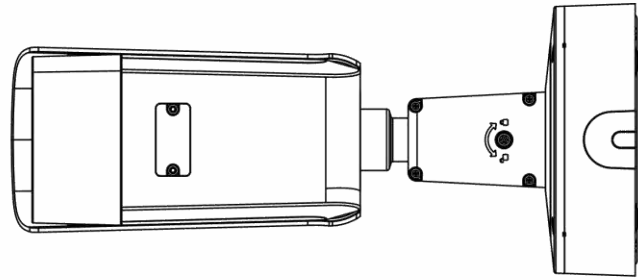

333 (13.1")

Unit: mm (inch)

▪ **Accessory**