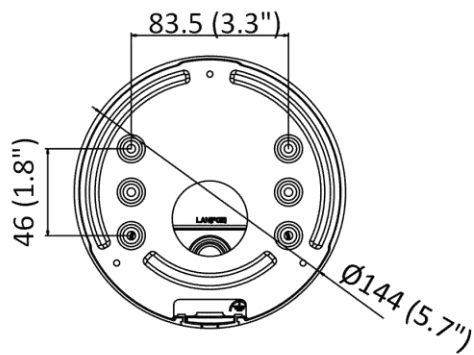

Startup and Operating Conditions	-30 °C to 60 °C (-22 °F to 140 °F). Humidity 95% or less (non-condensing)
Power Supply	12 VDC ± 25%, reverse polarity protection PoE : 802.3at, class 4
Power Consumption and Current	12 VDC, 1.12 A, max. 13.5 W PoE: (802.3at, 42.5 V to 57 V), 0.5 A to 0.3 A, max. 15 W
Power Interface	Two-core terminal plug
Material	ADC12
Camera Dimension	Ø144 × 333 mm (5.7" × 13.1")
Package Dimension	385 × 190 × 180 mm (15.2" × 7.5" × 7.1")
Camera Weight	1450 g (3.2 lb.)
With Package Weight	2589 g (5.7 lb.)
Linkage Method	Upload to NAS/memory card, notify surveillance center, trigger record, trigger capture, strobe light, audible warning *Note: External device is required.
Web Client Language	32 languages English, Russian, Estonian, Bulgarian, Hungarian, Greek, German, Italian, Czech, Slovak, French, Polish, Dutch, Portuguese, Spanish, Romanian, Danish, Swedish, Norwegian, Finnish, Croatian, Slovenian, Serbian, Turkish, Korean, Traditional Chinese, Thai, Vietnamese, Japanese, Latvian, Lithuanian, Portuguese (Brazil)
General Function	Anti- flicker, heartbeat, mirror, privacy masks, flash log, password reset via e-mail, pixel counter
Software Reset	Yes
<b>Approval</b>	
EMC	FCC (47 CFR Part 15, Subpart B); CE-EMC (EN 55032: 2015, EN 61000-3-2: 2014, EN 61000-3-3: 2013, EN 50130-4: 2011 +A1: 2014); RCM (AS/NZS CISPR 32: 2015); IC (ICES-003: Issue 6, 2016); KC (KN 32: 2015, KN 35: 2015)
Safety	UL (UL 60950-1); CB (IEC 60950-1:2005 + Am 1:2009 + Am 2:2013); CE-LVD (EN 60950-1:2005 + Am 1:2009 + Am 2:2013); BIS (IS 13252(Part 1):2010+A1:2013+A2:2015); LOA (IEC/EN 60950-1)
Environment	CE-RoHS (2011/65/EU); WEEE (2012/19/EU); Reach (Regulation (EC) No 1907/2006)
Protection	Ingression protection: IP66 (IEC 60529-2013), IK10 (IEC 62262:2002)

## ▪ Dimension

333 (13.1")

Unit: mm (inch)

▪ **Accessory**

DS-1476ZJ-SUS  
Corner Mount

DS-2251ZJ  
Column Mount

DS-1275ZJ-S-SUS  
Vertical Pole Mount

Distributed by